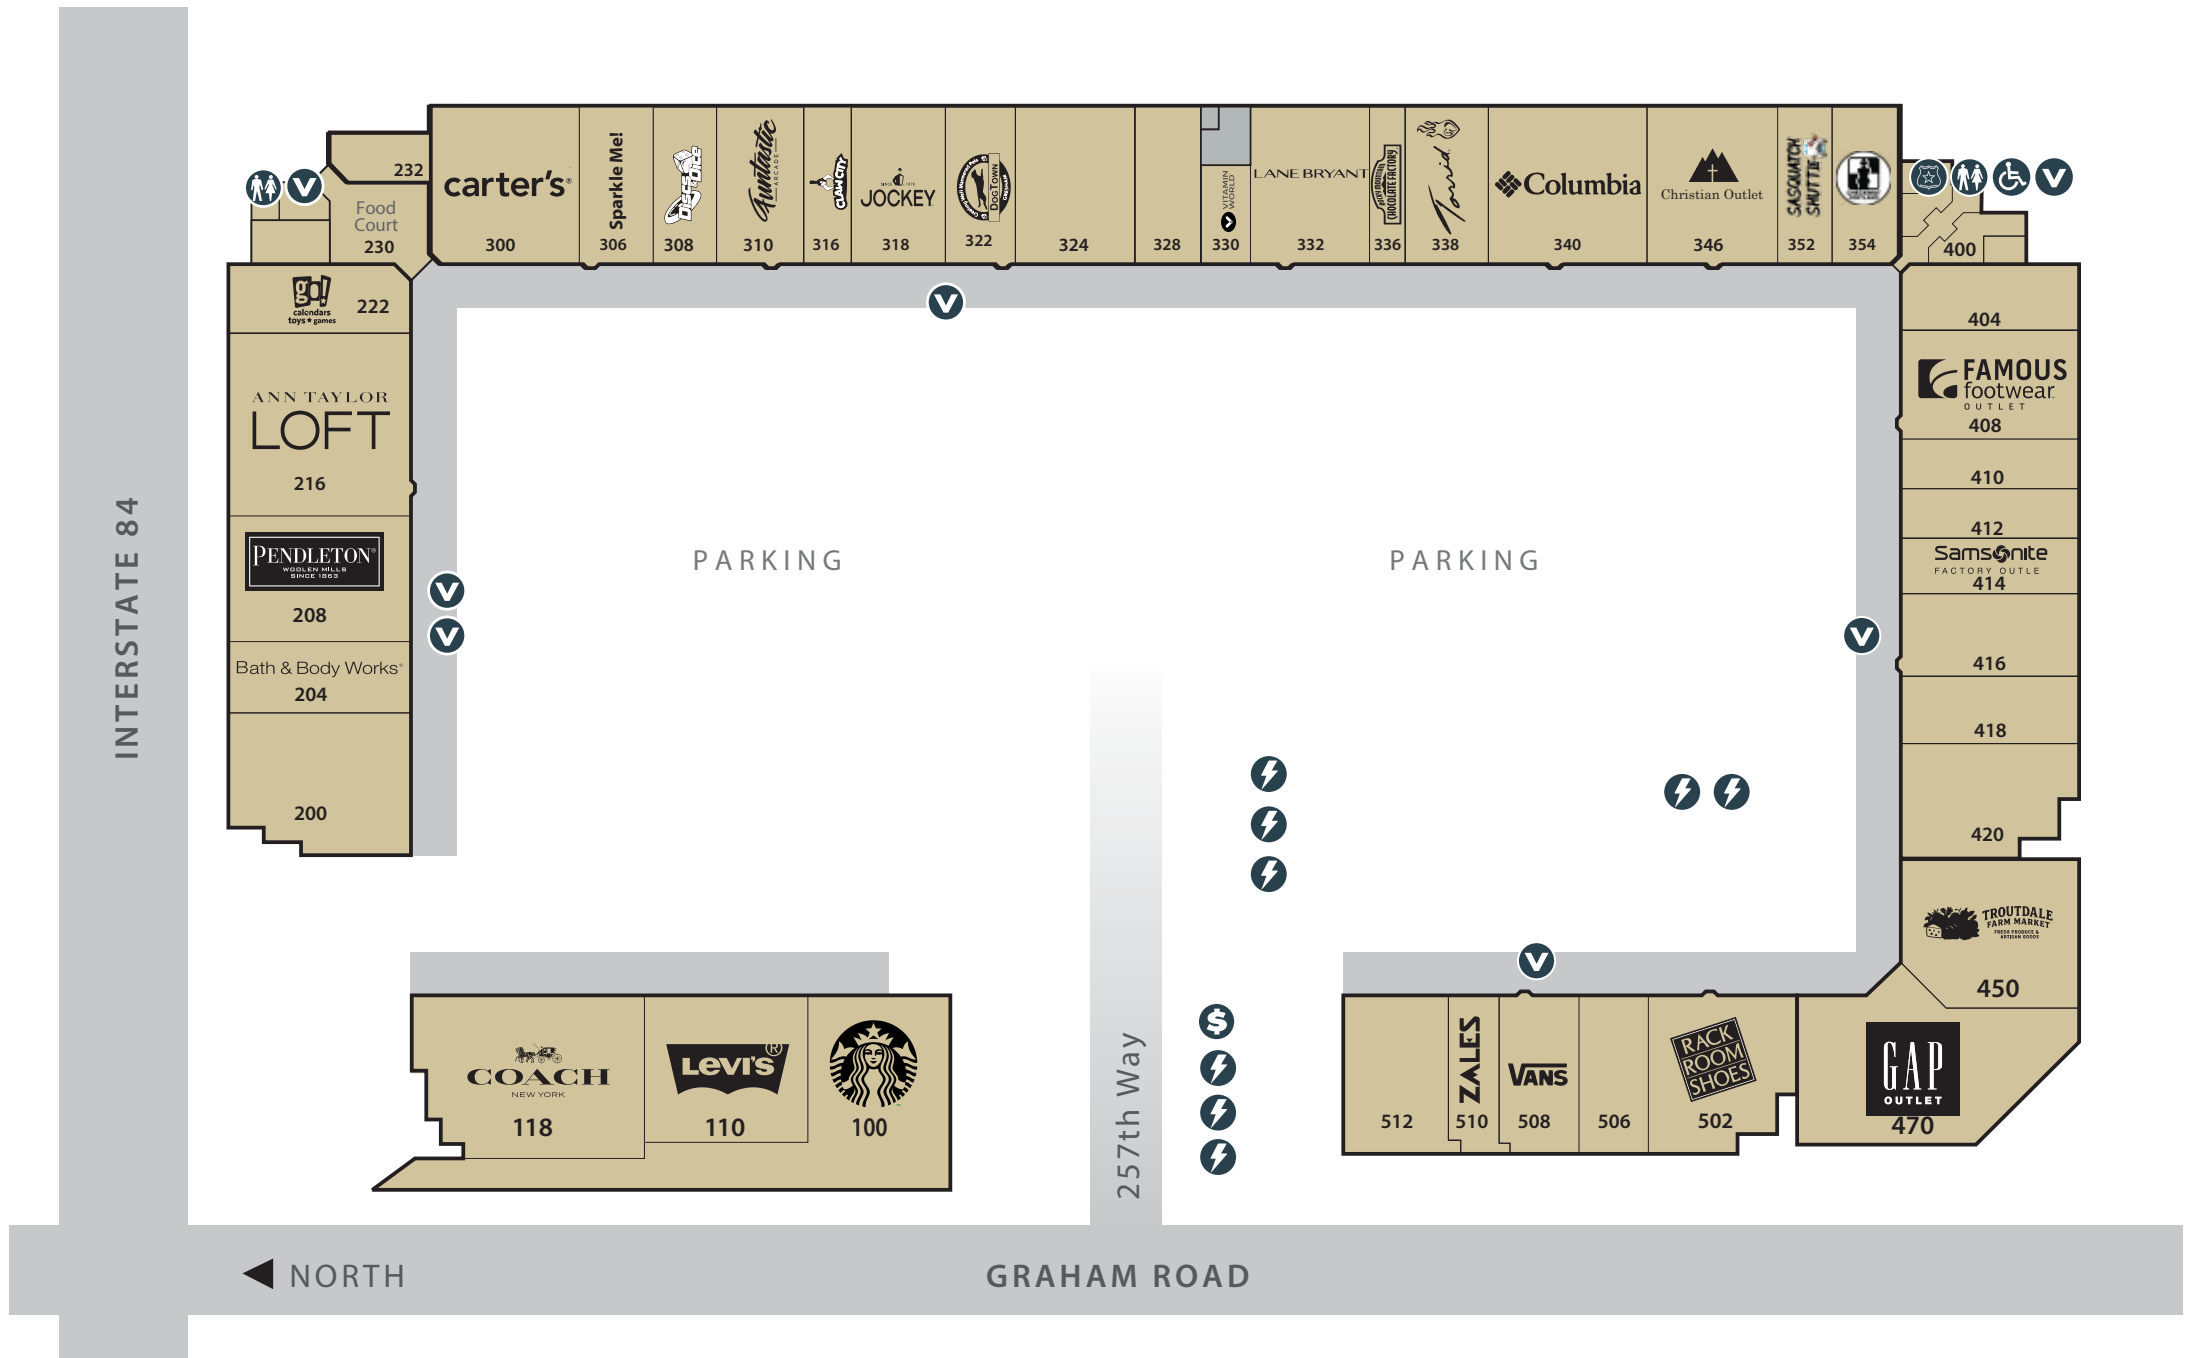

### Designer Fashions & Sportswear

- 340 Columbia Sportswear Company
- 470 Gap Outlet
- 318 Jockey
- 332 Lane Bryant Outlet
- 110 Levi's® Outlet Store
- 216 Loft Outlet
- 208 Pendleton
- 338 Torrid

### Shoes

- 408 Famous Footwear Outlet
- 502 Rack Room Shoes
- 508 Vans

### Leather & Luggage

- 118 Coach
- 414 Samsonite

### Food & Drink

- 100 Starbucks
- 450 Troutdale Farm Market