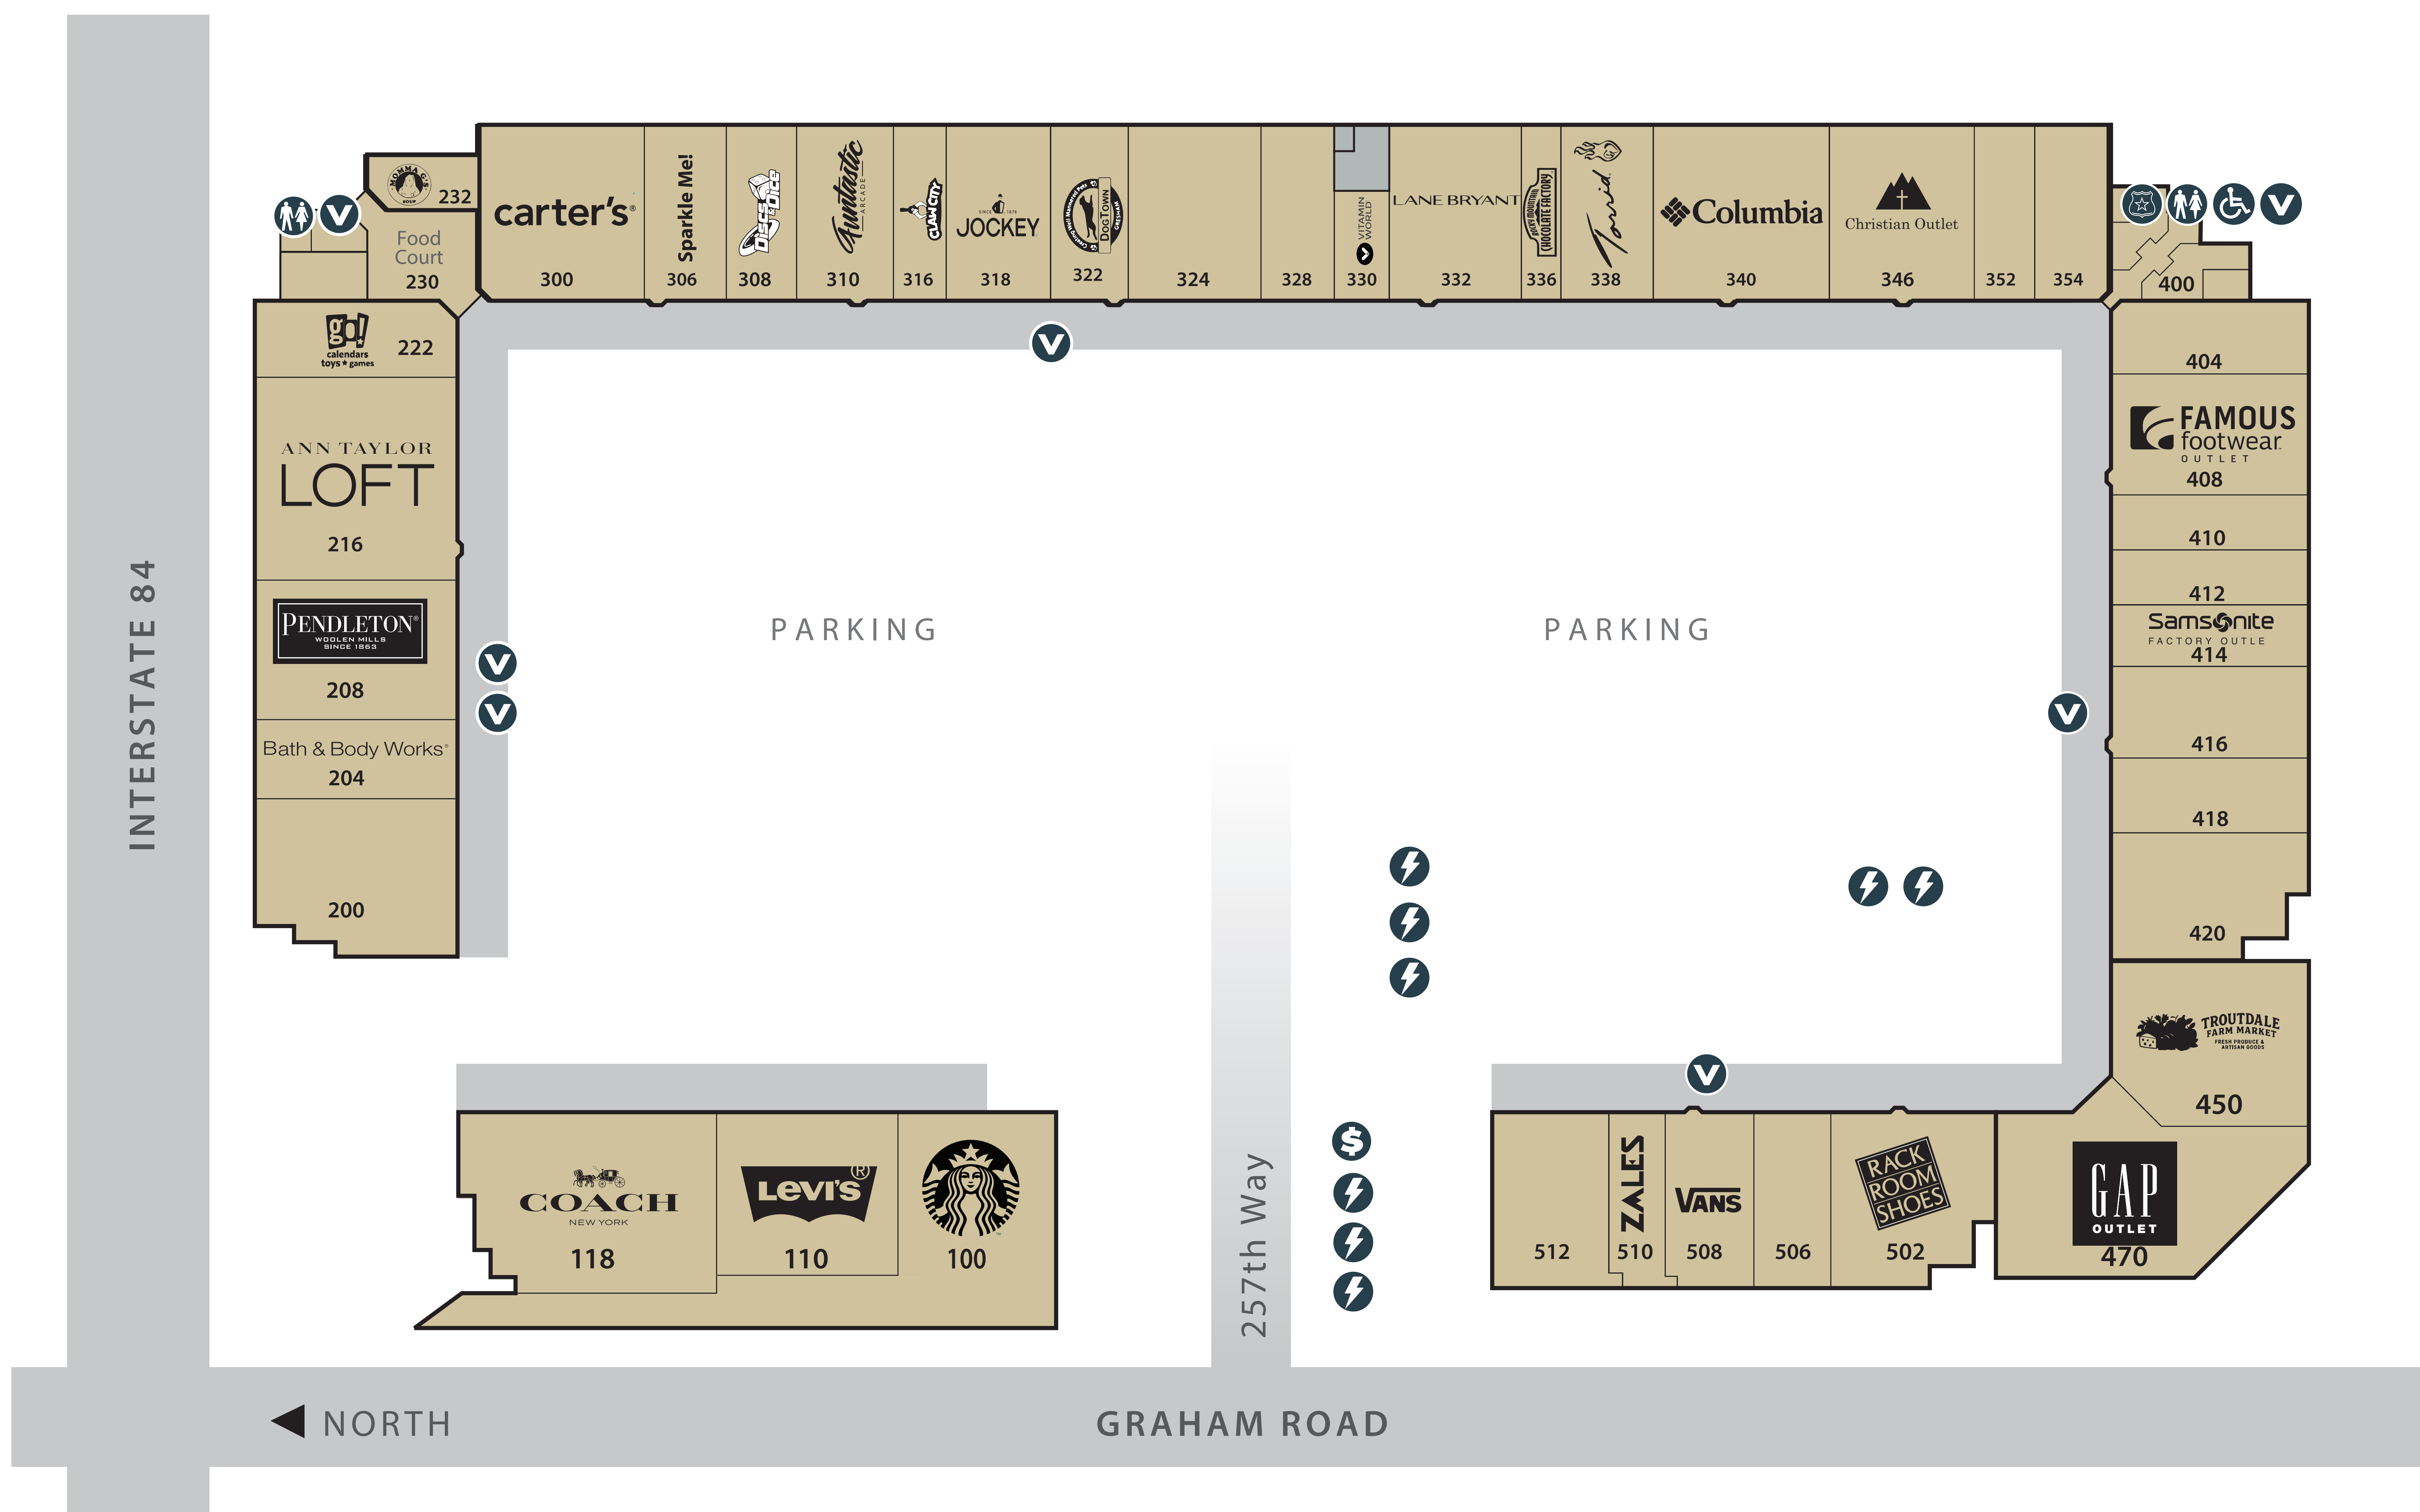

DIRECTORY

LEGEND

-  ATM
-  Restrooms
-  Complimentary Wheelchair Available
-  Management Office & Customer Service
-  Vending Machines
-  Electric Vehicle Charging Station

Designer Fashions & Sportswear

- 340 Columbia Sportswear Company
- 470 Gap Outlet
- 318 Jockey
- 332 Lane Bryant Outlet
- 110 Levi's® Outlet Store
- 216 Loft Outlet
- 208 Pendleton
- 338 Torrid

Jewelry

- 510 Zales Outlet

Shoes

- 408 Famous Footwear Outlet
- 502 Rack Room Shoes
- 508 Vans

Children's Clothing & Accessories

- 300 Carter's

Leather & Luggage

- 118 Coach
- 414 Samsonite

Food & Drink

- 100 Starbucks
- 232 Momma G's
- 450 Troutdale Farm Market

Gifts, Specialty, & Entertainment

- 204 Bath & Body Works
- 354 Checkmat Portland
- 308 Discs & Dice
- 310 Funtastic Arcade
- 222 Go Games! Go Calendars!
- 336 Rocky Mountain Chocolate Factory
- 306 Sparkle Me
- 330 Vitamin World
- 316 Claw City
- 322 Dog Town
- 346 Christian Outlet
- 352 Sasquatch Shuttle