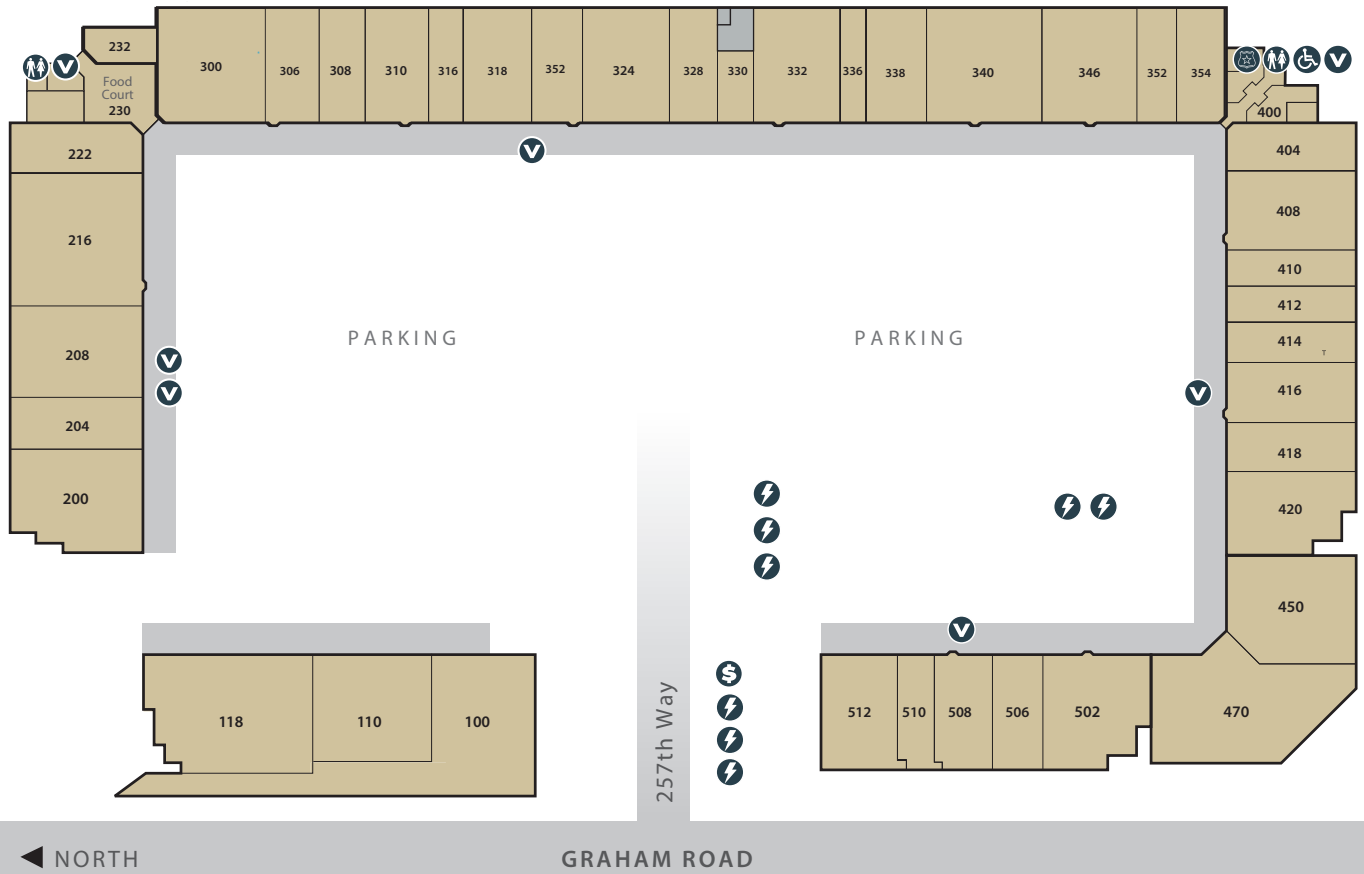

### Designer Fashions, Sportswear & Maternity

- 340 Columbia Sportswear Company
- 200 Eddie Bauer Outlet
- 470 Gap Outlet
- 318 Jockey
- 332 Lane Bryant Outlet
- 110 Levi's® Outlet Store
- 216 Loft Outlet
- 208 Pendleton
- 338 Torrid

### Leather & Luggage

- 118 Coach
- 414 Samsonite